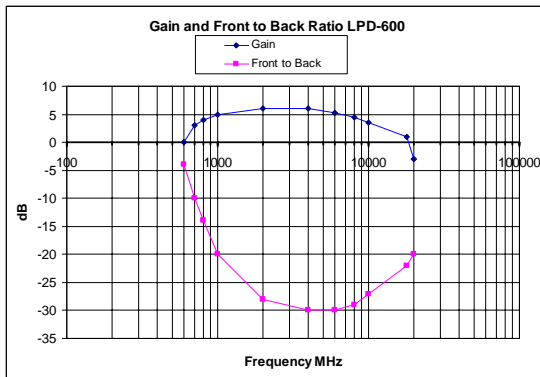

Frequency Range: 300 MHz to 9 GHz
 Frequency Range: 600 MHz to 18 GHz
 Radiation Pattern: Unidirectional in the H and E planes
 Front-to-Back Ratio: 4 to 30 dB
 Power Gain: -0 to +6 dBi, nominal
 Impedance: 50 Ohm, nominal

The LPD-600 and LPD-300 are lightweight, medium-gain, log periodic antennas manufactured on FR4 .063" fiberglass board. They have a useful frequency range of 300 MHz to 18 GHz and receive linear polarized radio waves. The antennas have an SMA connector and incorporate a handle, cable strain relief, and 1/4"-20 threaded insert for mounting on a camera tripod.