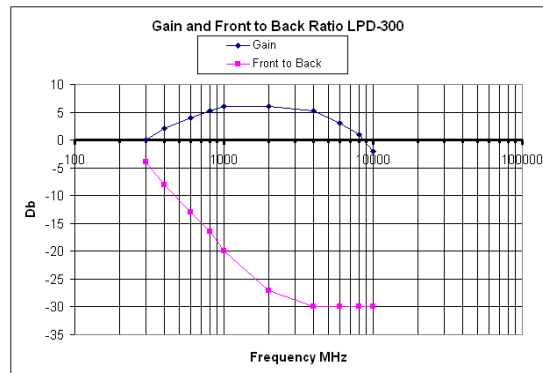

Frequency Range: 300 MHz to 9 GHz
 Frequency Range: 600 MHz to 18 GHz
 Radiation Pattern: Unidirectional in the H and E planes
 Front-to-Back Ratio: 4 to 30 dB
 Power Gain: -0 to +6 dBi, nominal
 Impedance: 50 Ohm, nominal

The LPD-600 and LPD-300 are lightweight, medium-gain, log periodic antennas manufactured on FR4 .063" fiberglass board. They have a useful frequency range of 300 MHz to 18 GHz and receive linear polarized radio waves. The antennas have an SMA connector and incorporate a handle, cable strain relief, and 1/4"-20 threaded insert for mounting on a camera tripod.